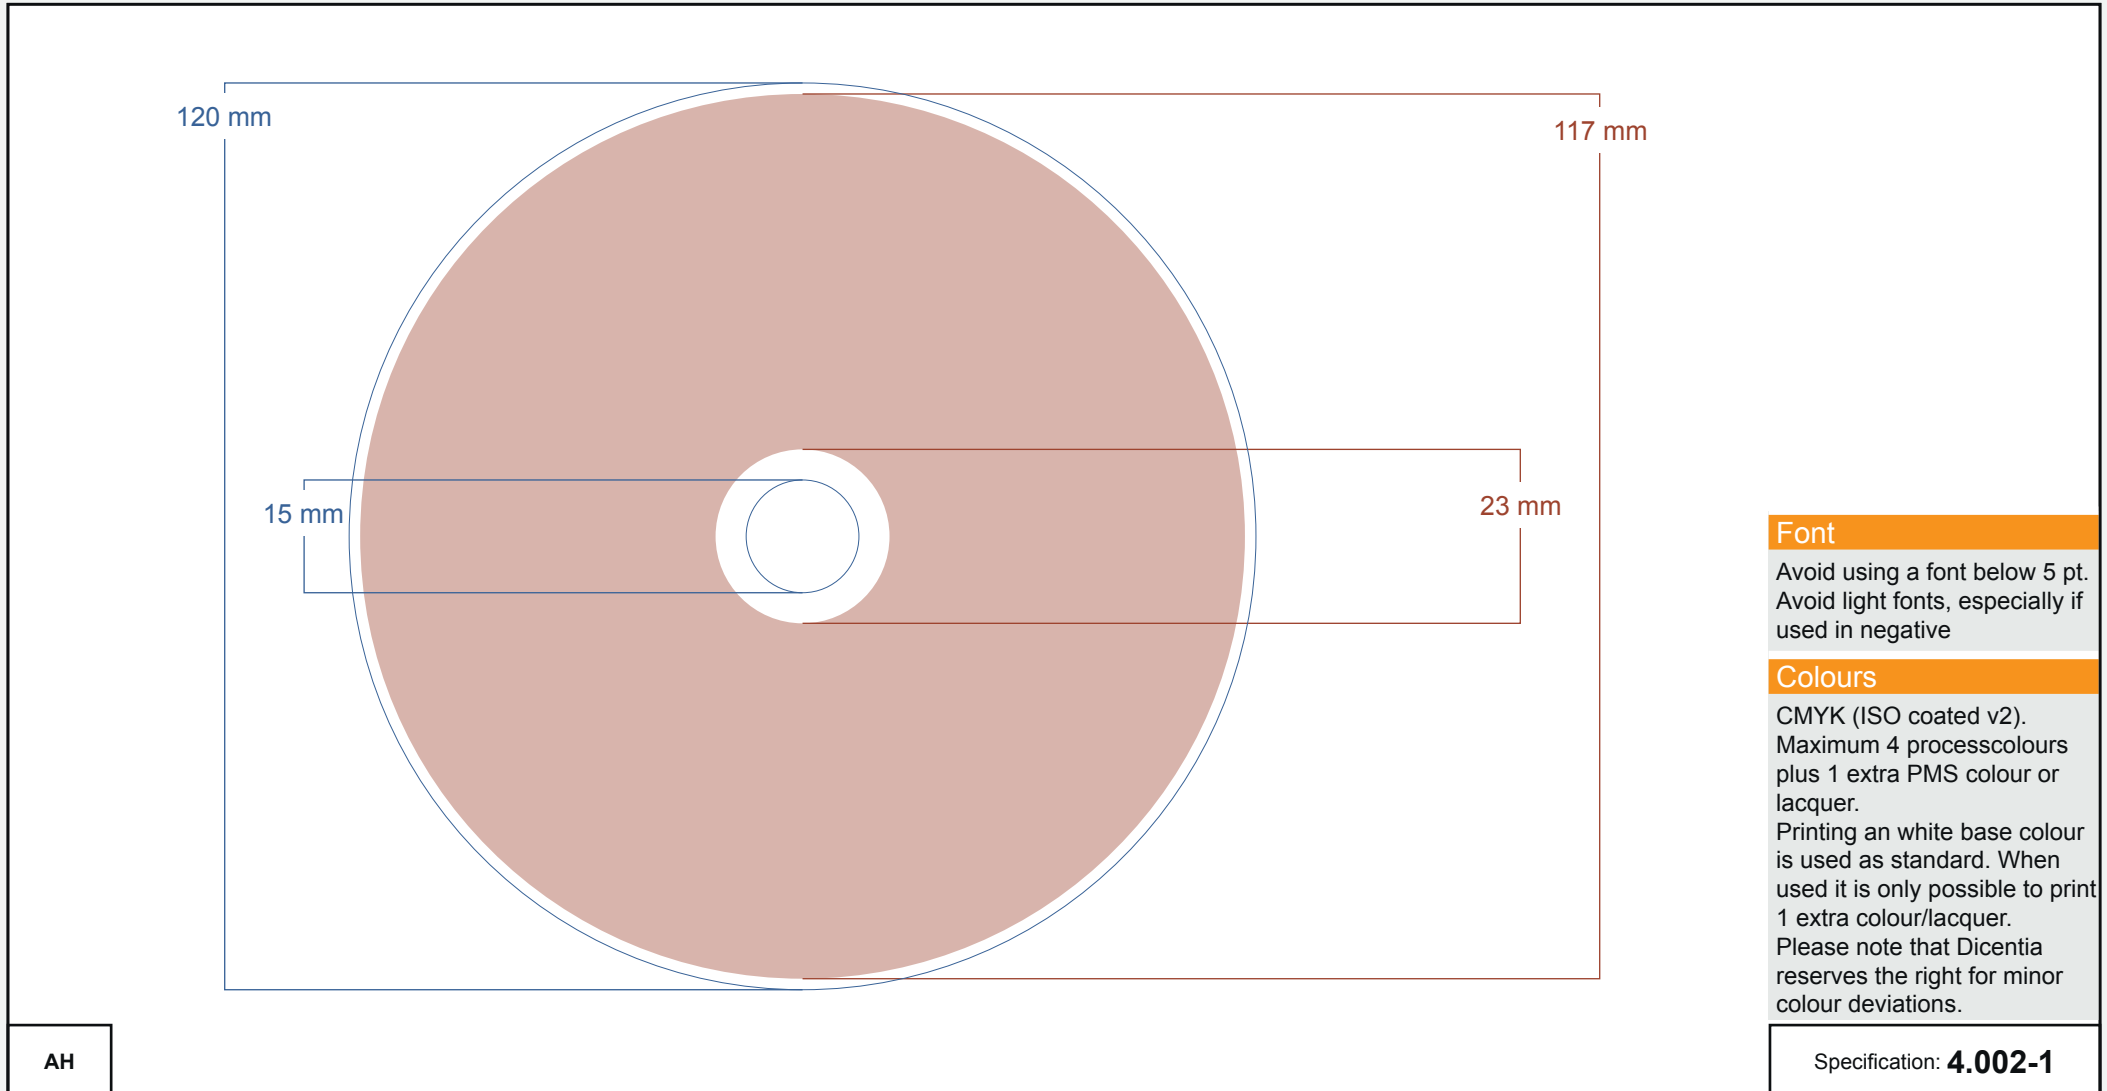

120 mm disc – offset

Format: Disc size: 15-120 mm
Printable area: 23-117 mm
Print type: Offset

Comment: In the area \varnothing 38 mm from the centerhole minor deviations can occur, please do not put sensible details in this area

REMEMBER: Specify the specification number used in your order, alternatively, attach this specification with the artwork