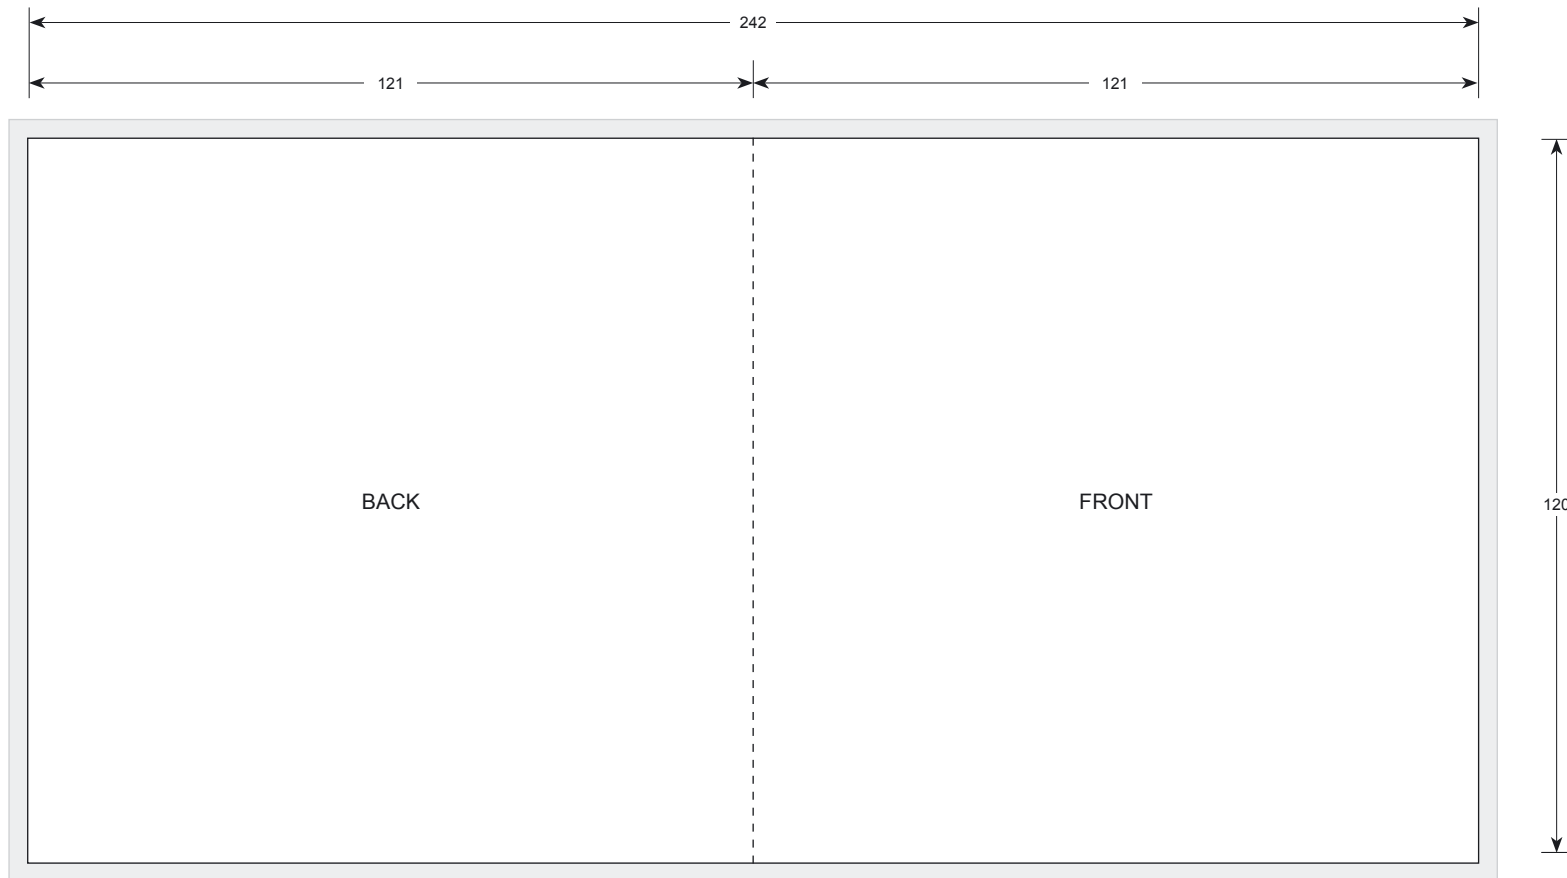

**CD booklet – Standard**

**Format:** Open: 242 mm x 120 mm  
 Closed: 121 mm x 120 mm

**Type:** For Jewelcase, Multibox and Brilliant Box

**Print type:** Offset, varnish possible

**Paper:** Outer pages 170 g, inner pages 100 g, both woodfree artpaper, coated on both sides

**Comment:** automatic packaging

C, AH

3 mm bleed

----- fold

Specification: **5.004**